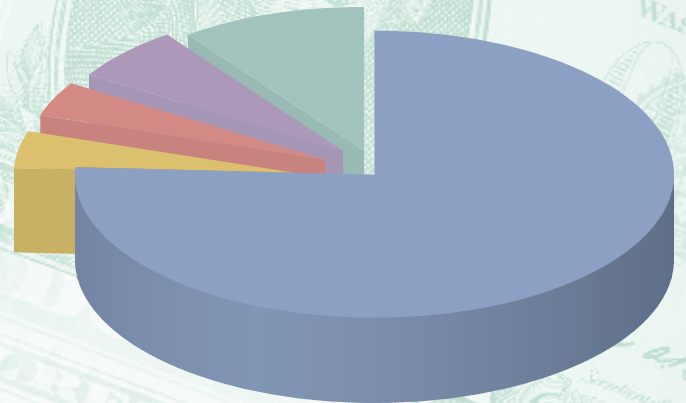

- ALLOCATIONS TO AGENCY PROGRAMS: 76%
- DONOR-SPECIFIED GIFTS TO AGENCIES: 4%
- UNITED WAY IN-HOUSE PROGRAMS: 4%
- FUNDRAISING: 6%
- MANAGEMENT & GENERAL: 10%

ALL NUMBERS ARE UNAUDITED AND SUBJECT TO CHANGE