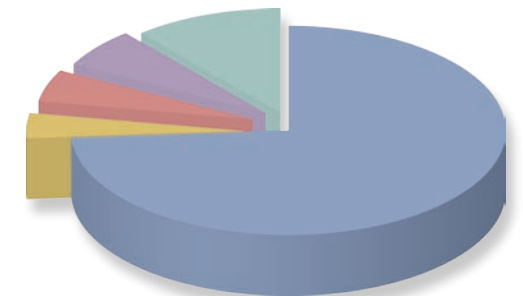

Financial Summary for 2008–2009

REVENUE

Total Campaign	1,139,465
Interest	7,973
TOTAL REVENUE	1,147,438

EXPENSES

Community Impact Expenses:	
Allocations to Agency Programs	835,000
Donor-Specified Gifts to Agencies	40,370
United Way In-House Programs	55,007
TOTAL COMMUNITY IMPACT SERVICES	930,377
Functional Expenses:	
Fundraising	64,104
Management & General	124,787
TOTAL EXPENDITURES	1,119,268
CHANGE IN NET ASSETS	28,170